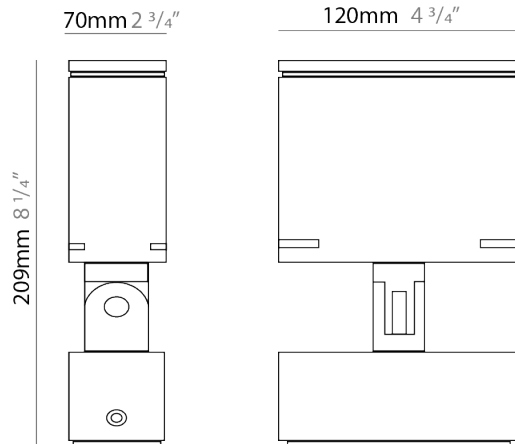

PROJECT
TYPE
SPECIFIER
QUANTITY
DATE

TARGET SURFACE

E9F233- -
base number   Finish   Lens
                         Options   Options

1. To build a product code in our configurator select the specify button on the base model # product page
2. To build a manual product code on this datasheet choose from the options listed below in blue font and add the suffix to the base model #

GENERAL

Series: Target
Brand: Platek
Division: Exterior
Mounting Type: Surface
Mounting Location: Above Ground
Subcategory: Flood

PHYSICAL

Shape: Rectangle
Length (mm): 120
Length (in): 4 3/4
Width (mm): 70
Width (in): 2 3/4
Height (mm): 213
Height (in): 8 3/8
Light Distribution: Adjustable / Direct
Screws: A4 stainless steel
Diffuser: Clear tempered glass
Fixture Finish: [BLK / WHI / GRY / COR / ANT / BRZ](#)
Fixture Material: Aluminum Die Cast
Cable Details: 2000mm Cable

ELECTRICAL

Lamp Type: LED
Total Output Wattage (W): 16
Dimming: DMX
Driver Included: No
Driver Location: Remote
Driver Type: Constant Current - Universal
Driver Class: Class 2
Input Voltage (V): 120 - 277
Constant Current (MA): 700

LED

Number of LEDs: 8
Color Temperature (°K): RGBW
CRI: >80 CRI
Lamp Life (hrs): 60000
Special LEDs offerings: RGBW

OPTICAL

Optic°: [9 / 24 / 48 / ELL](#)
Adjustability: Rotational 330°; Tilt 90°

RATINGS AND CERTIFICATIONS

Certified By: Certified for North American Standards
IP Rating: IP66
IK Rating: IK08
Bug Rating: B1 U0 G0